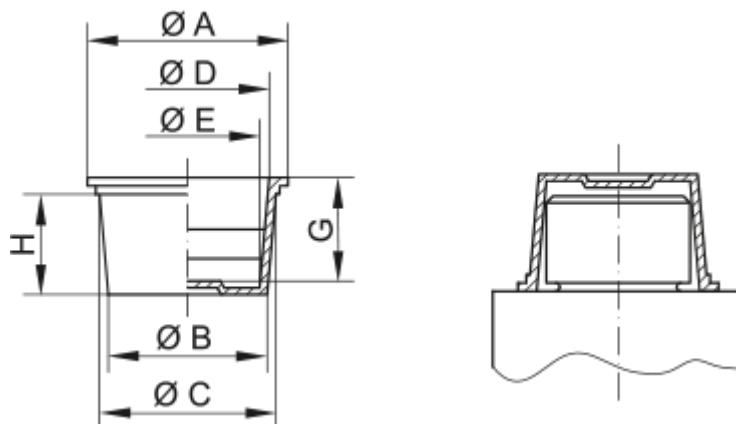

Article number: 59GPN610U32

Description: KLEE Universal plugs GPN 610 U - (\varnothing 41,4-44,7/ \varnothing 43-39,7)

Measures

A = 49

B = 41.4

C = 44.7

D = 43

E = 39.7